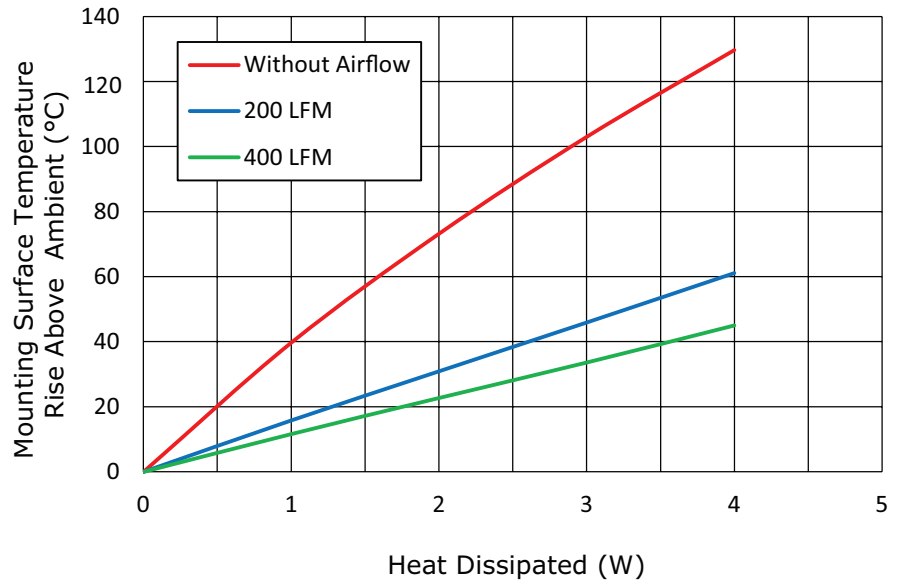

PERFORMANCE CURVES

Power (W)	Heatsink Temperature Rise Above Ambient (ΔT = T_{hs} - T_a) [°C]		
	Natural Conv.	200 LFM	400 LFM
0	0	0	0
1	39.7	15.8	11.6
2	73.2	30.9	22.7
3	103.0	45.9	33.6
4	129.7	61.1	45.0

T_{hs}: "hot spot" temperature measured on the heatsink
T_a: ambient temperature