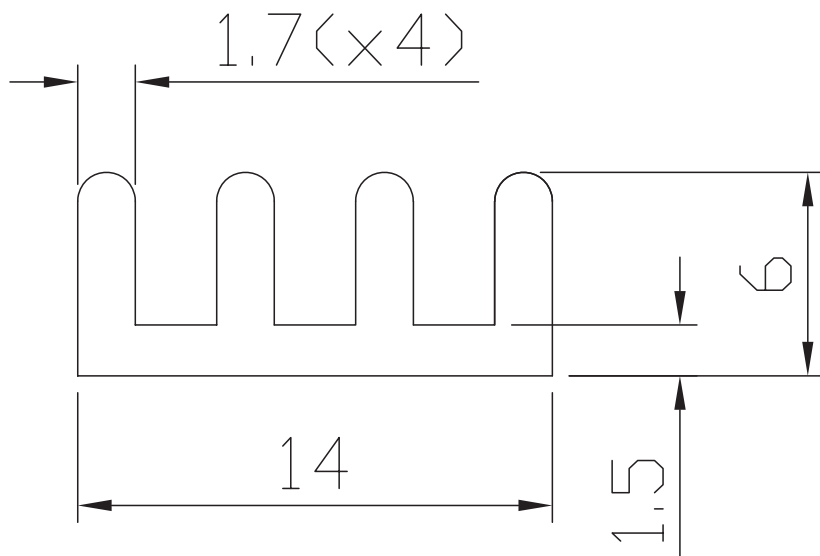

Note: 1. See performance curves for full thermal resistance details.

PERFORMANCE CURVES

Power (W)	Heatsink Temperature Rise Above Ambient (ΔT = T _{hs} - T _a) [°C]		
	Natural Conv.	200 LFM	400 LFM
0	0	0	0
1	39.7	15.8	11.6
2	73.2	30.9	22.7
3	103.0	45.9	33.6
4	129.7	61.1	45.0

T_{hs}: "hot spot" temperature measured on the heatsink
T_a: ambient temperature

MECHANICAL DRAWING

units: mm
tolerance: ± 0.38 mm

MATERIAL	AL 6063-T5
FINISH	black anodized
WEIGHT	1.6 g

REVISION HISTORY

rev.	description	date
1.0	initial release	06/24/2021
1.01	logo, datasheet style update	08/05/2022
1.02	CUI Devices rebranded to Same Sky	09/12/2024