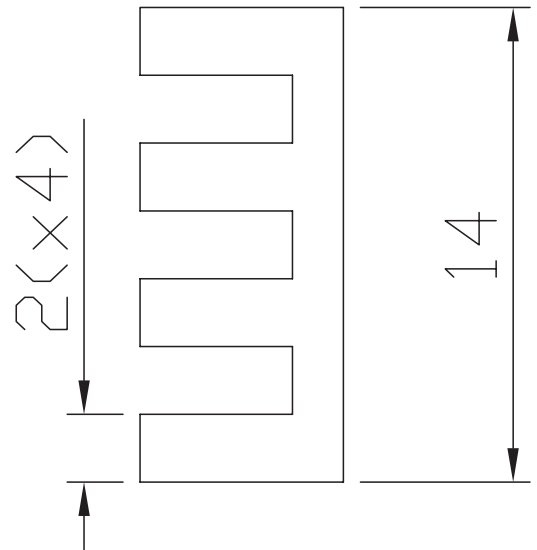

Note: 1. See performance curves for full thermal resistance details.

PERFORMANCE CURVES

Power (W)	Heatsink Temperature Rise Above Ambient (ΔT = T _{hs} - T _a) [°C]		
	Natural Conv.	200 LFM	400 LFM
0	0	0	0
1	39.7	15.8	11.6
2	73.2	30.9	22.7
3	103.0	45.9	33.6
4	129.7	61.1	45.0

T_{hs}: "hot spot" temperature measured on the heatsink
T_a: ambient temperature

MECHANICAL DRAWING

units: mm
tolerance: ± 0.38 mm

MATERIAL	AL 6063-T5
FINISH	black anodized
WEIGHT	1.6 g

REVISION HISTORY

rev.	description	date
1.0	initial release	06/24/2021
1.01	logo, datasheet style update	08/05/2022
1.02	CUI Devices rebranded to Same Sky	09/12/2024